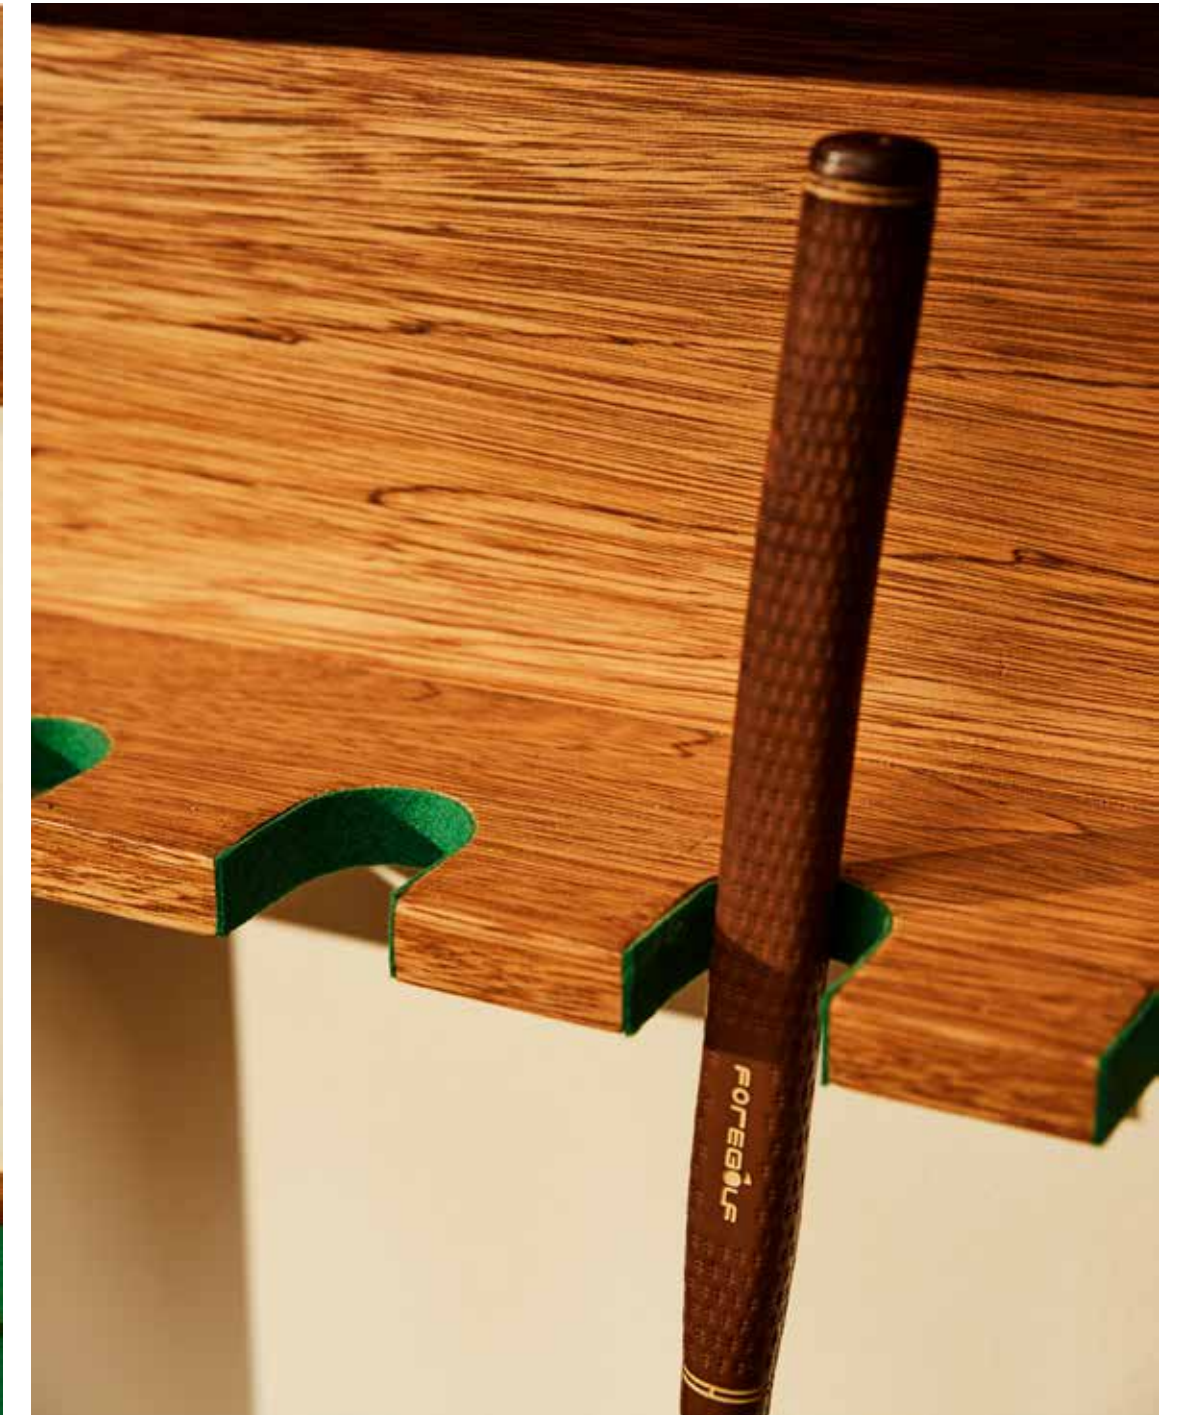

FORGIVING

LESS FORGIVING... MORE FORGIVING...
WE NEED ALL KINDS OF FORGIVINGS

DIMENSIONS (CM)

W20 L84 H110

FINISHINGS

TEAK OIL

SPECIES

RED MERANTI

COLOR

DARK

11,800.-