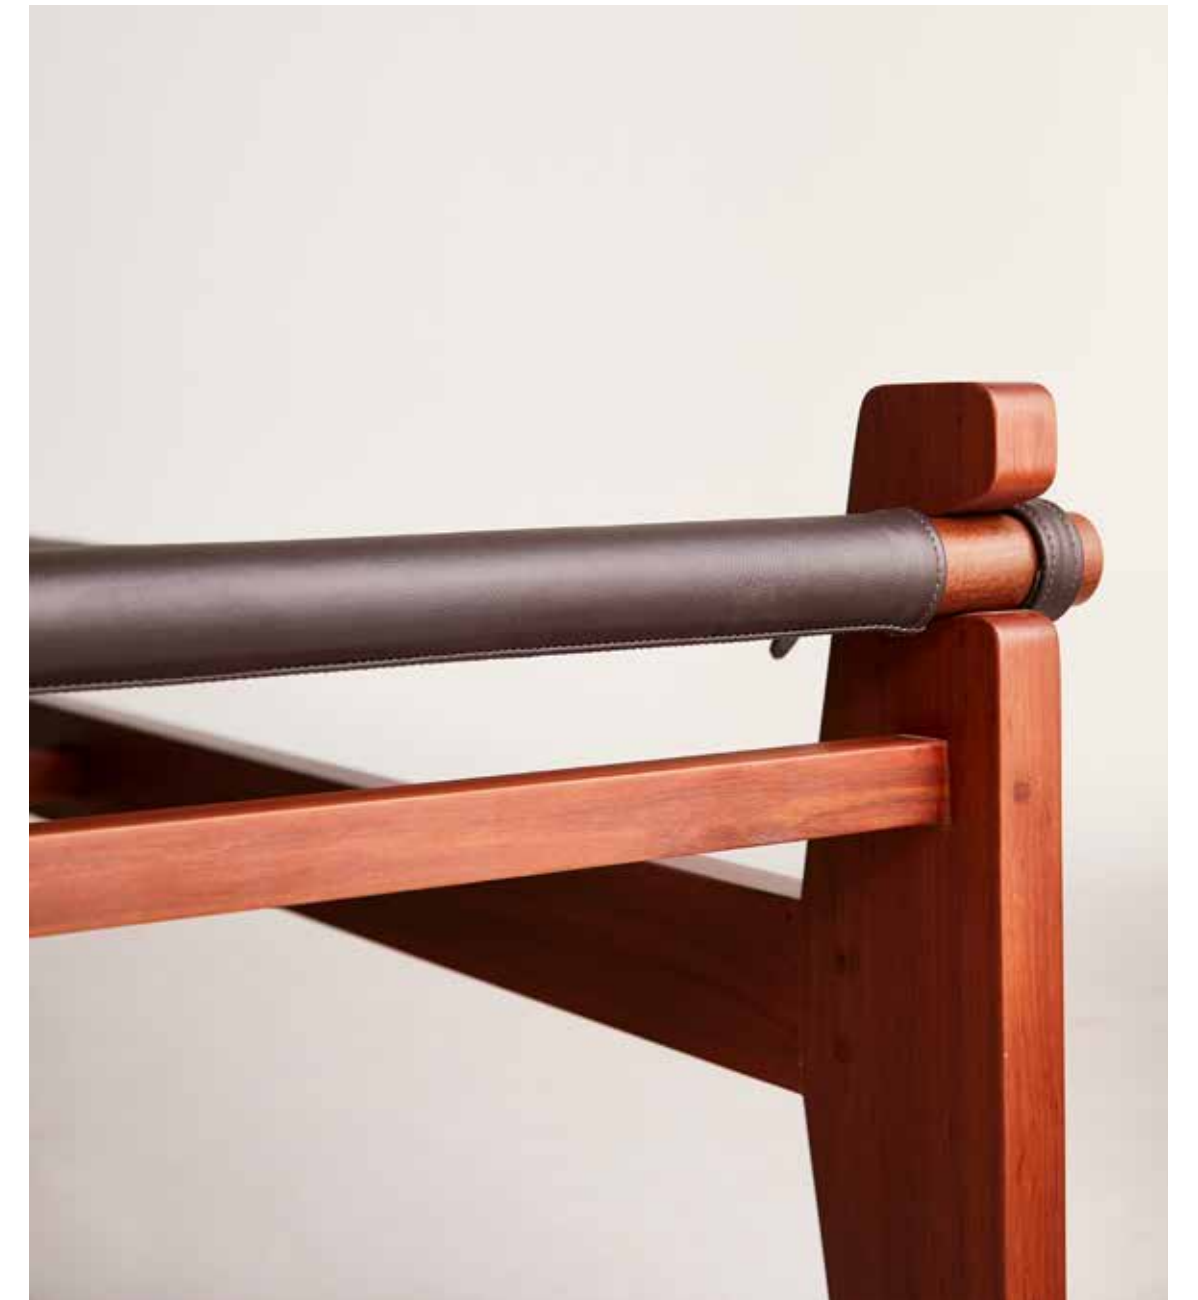

The Wooden Frame Is Inspired By The Old Ancient South Asian Charpoy. A Genuine Leather Sheet Is Simply Stretched Over Traditional Wooden Frame To Construct The Connections Between Four Legs . The Design Itself Meant To Honor The True Beauty Of Both Material Characteristics Of Wood And Leather.