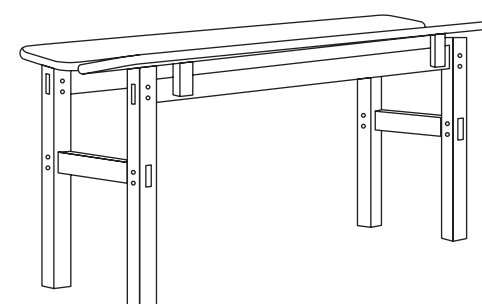

COLOR

LIGHT

48,000.-
(2 pcs.)

SADDLE

THE CLEANLINESS OF THE WOOD
SPEAKS FOR ITSELF

Comfort seating...No need upholstered...Little space Occupied... Not a single metal fastener...Easy to move and carry

DIMENSIONS (CM)