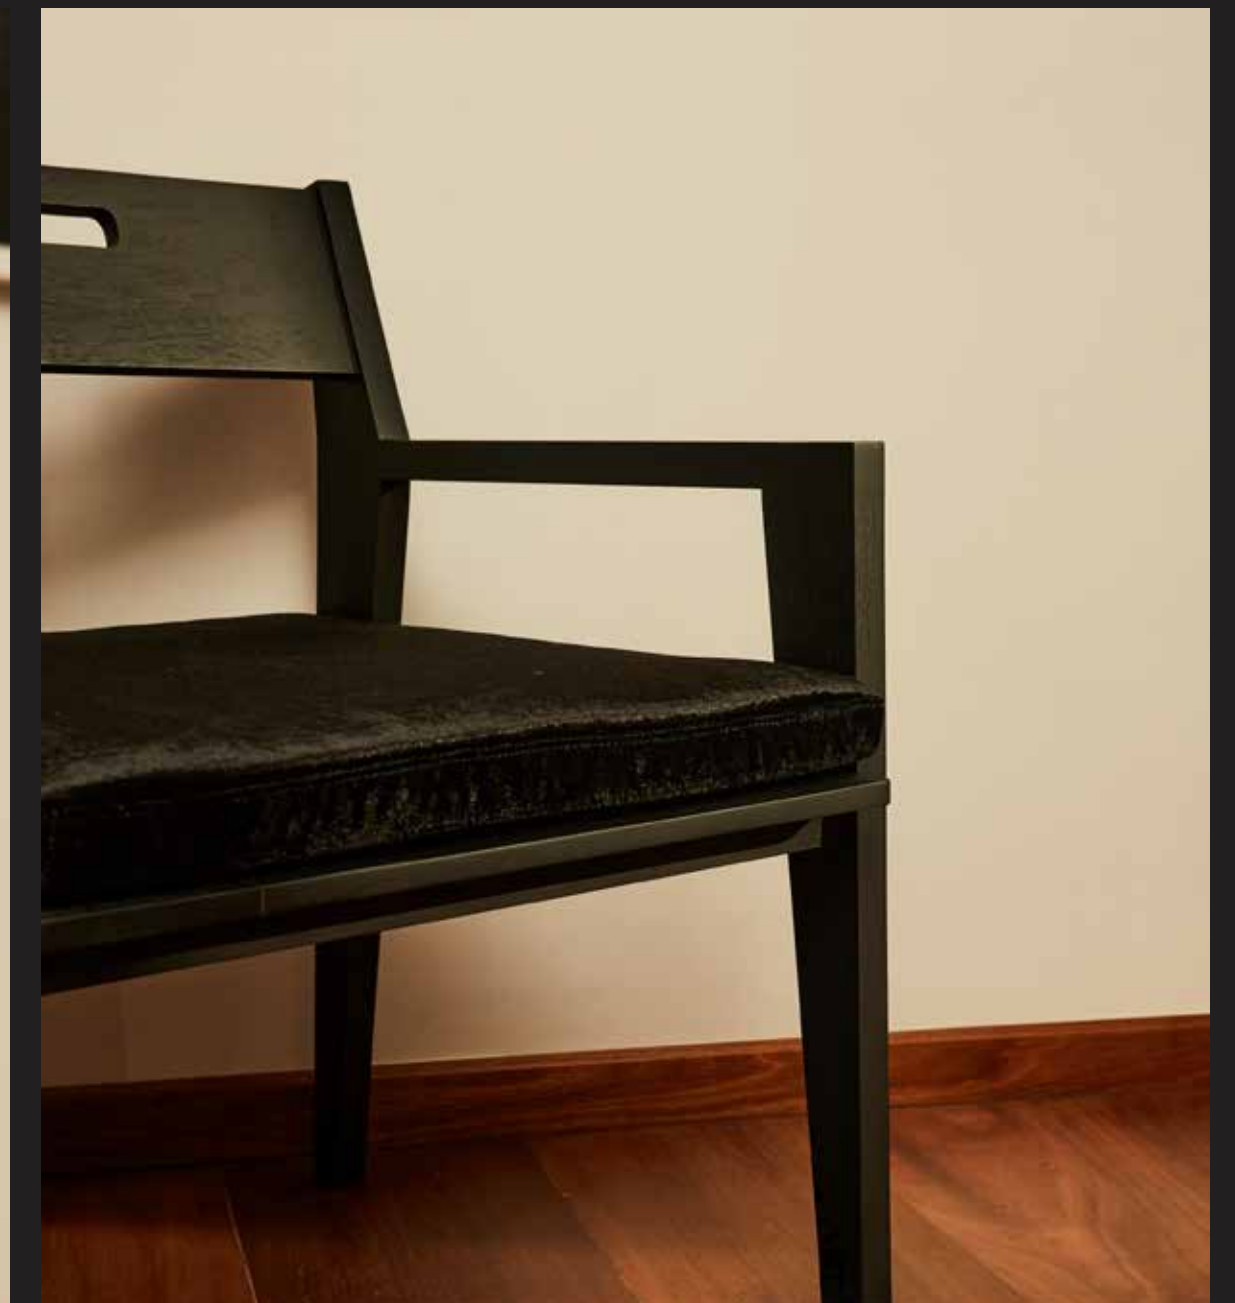

(S) 24,800.-
(L) 25,800.-

W66

BEING 12 CENTIMETERS WIDER AND DEEPER SEAT THAN USUAL
TO ADVOCATE ITS OVERSIZED QUIET SILHOUETTE DESIGN

W66 – Being 12 centimeters wider and deeper seat than usual chair, the W66 features relaxed comfortable seat with its oversized silhouette and quiet design. We explore the possibility of the solid wood materials and rather modern expression design to echo the coexistence of timber and its timelessness feature. A simple touch of grainy texture and matte black without metal screw reveals its inconspicuous personality.