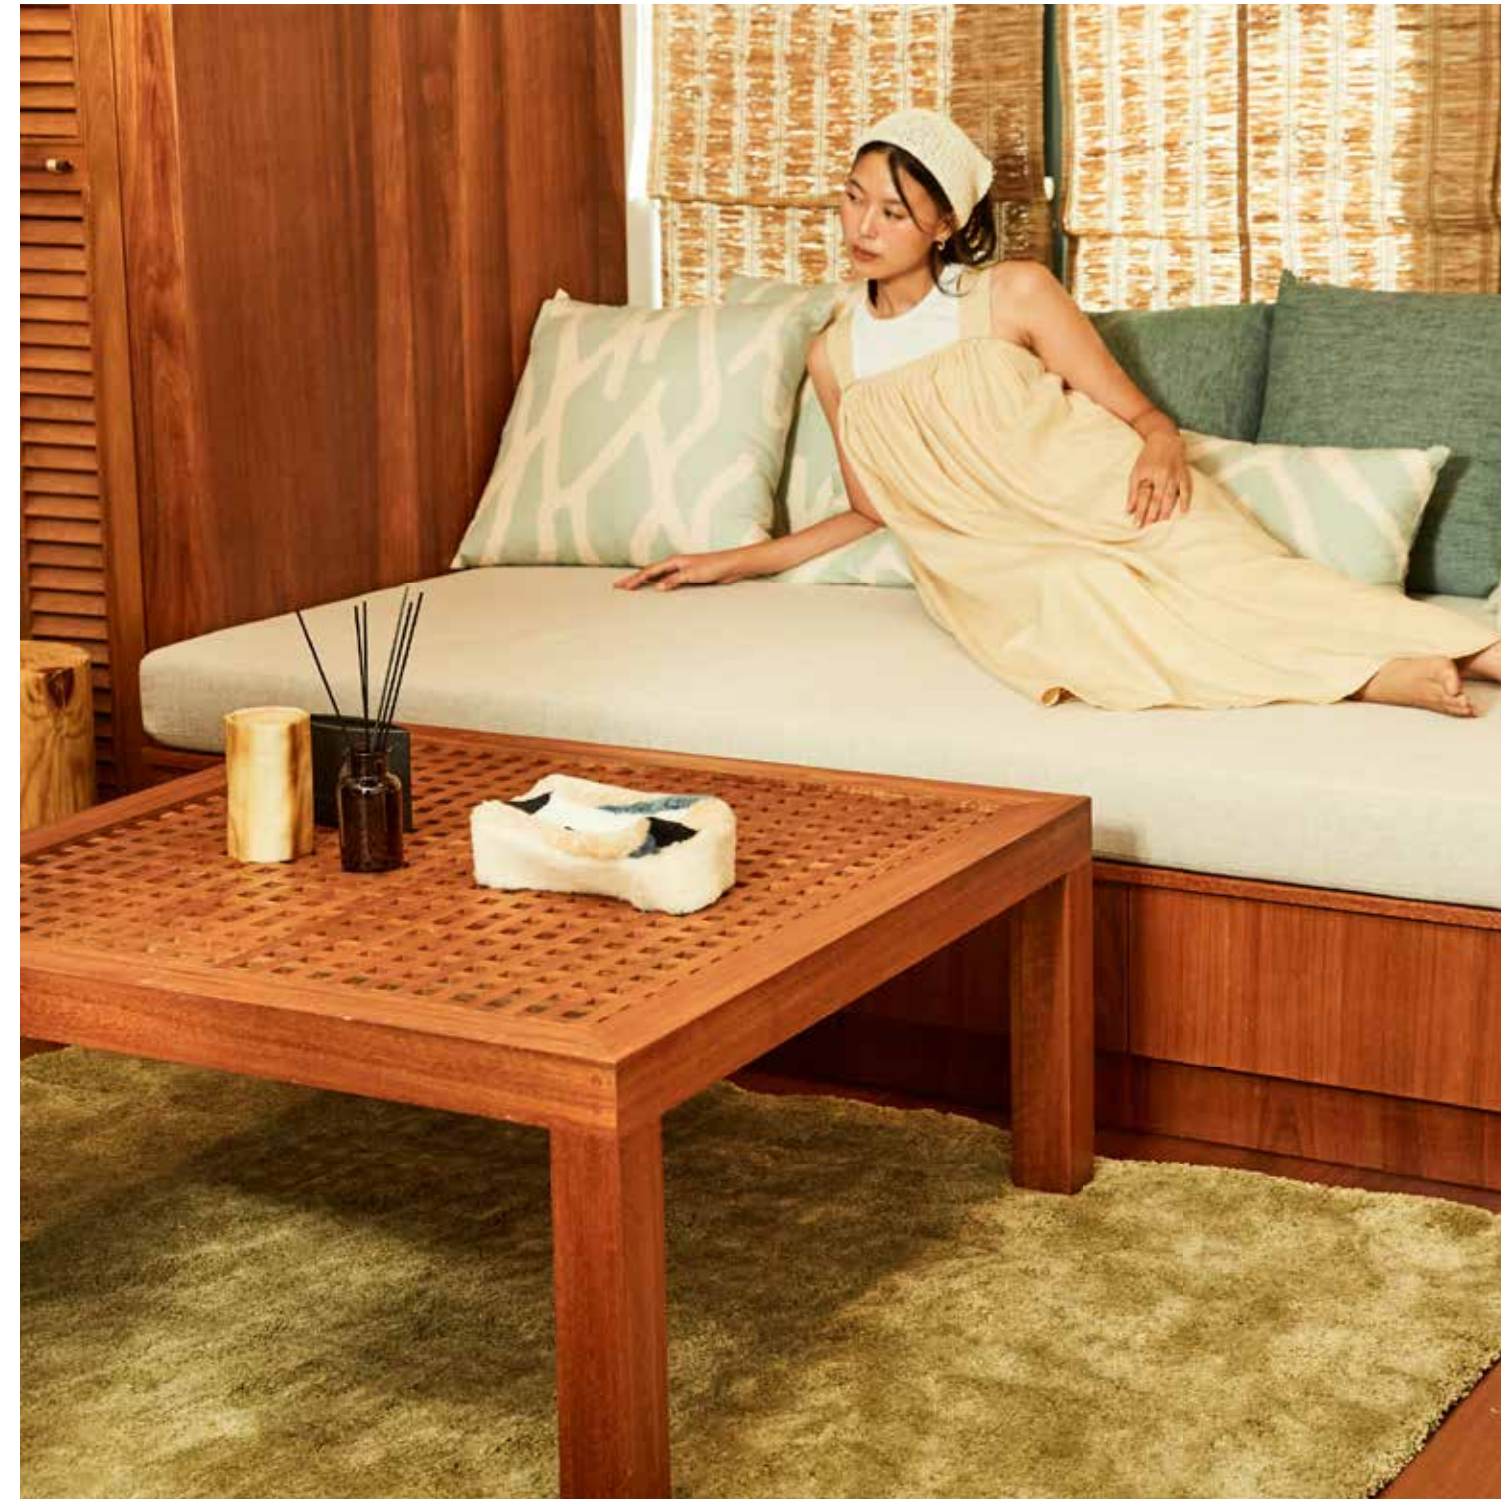

POSITIVITY

TO WEAR LESS...FEEL MORE...

DIMENSIONS (CM)

W100 L100 H45

FINISHINGS

MATTE NATURAL

SPECIES

MERANTI

COLOR

DARK RED

32,800.-