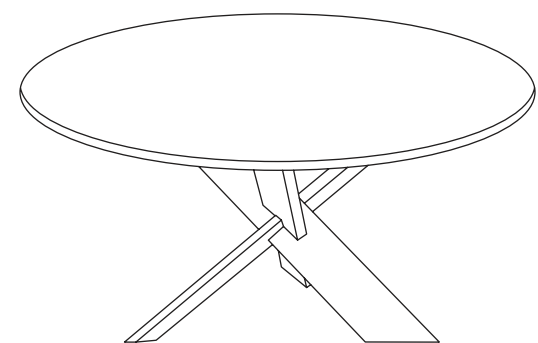

BALAU

COLOR

YELLOWISH BROWN

55,800.-

SUNSET

SLOW DUSK GATHERING

DIMENSIONS (CM)

W136 H75