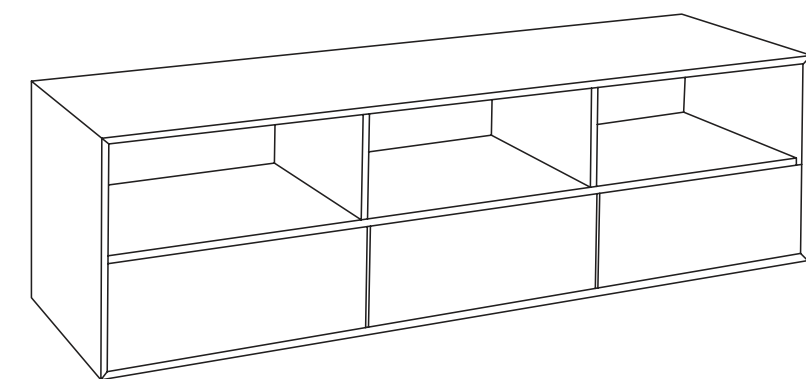

CORNER

DRAWER TV UNIT -
AMAZEMENT ALWAYS AWAITS US AT EVERY CORNER.

DIMENSIONS (CM)

W150 D47 H46

FINISHINGS

TEAK OIL

SPECIES

MERANTI

COLOR

DARK RED

35,800.-