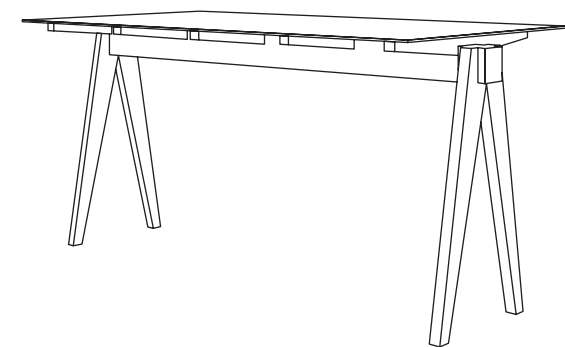

BACKBONE

YOU'VE GOT TO HAVE THE BACKBONE

A tempered glass top enhances the iconic sleek backbone shaped of the wooden frame. Backbone symbolizes strengths, firmness, purpose, and determination. Our intention is to remind our TT guys to have courage to do things which need to be done without compromising our own values.

DIMENSIONS (CM)	FINISHINGS	SPECIES	COLOR	
H70 W150 L46 (S) H70 W150 L75 (L)	MATTE NATURAL	LIGHT MERANTI DARK RED MERANTI BALAU	LIGHT DARK	(S) 23,800.- (L) 24,800.-