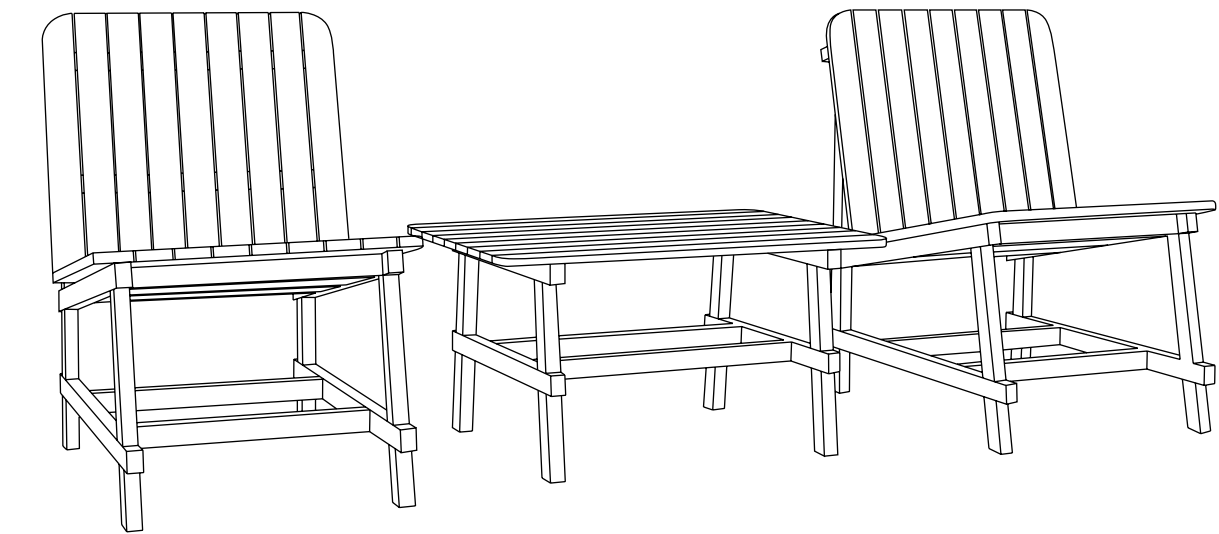

Perfect weather days signal it's time to take entertainment outdoors. Keeping the get-together casual; sipping, snacking and enjoying every bit outdoor. When friends come to visit, the party starts with cans of beer. After dark, more cans have been spilled, and the entourage moves to the fire pit. The chairs always pivot towards favorite familiar faces.