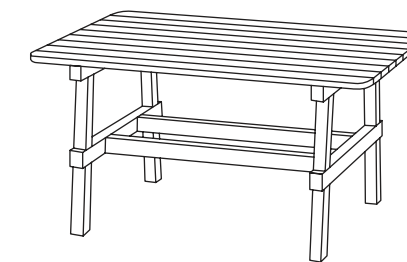

SURROUND CHAIR

DIMENSIONS (CM)	FINISHINGS	7,900.-
H84 W58 L73	MATTE NATURAL TEAK OIL	
SPECIES	COLOR	
BALAU	LIGHT BALAU	

SURROUND TABLE

DIMENSIONS (CM)	FINISHINGS	5,900.-
W58 L80 H42	MATTE NATURAL TEAK OIL	
SPECIES	COLOR	
BALAU	LIGHT BALAU	