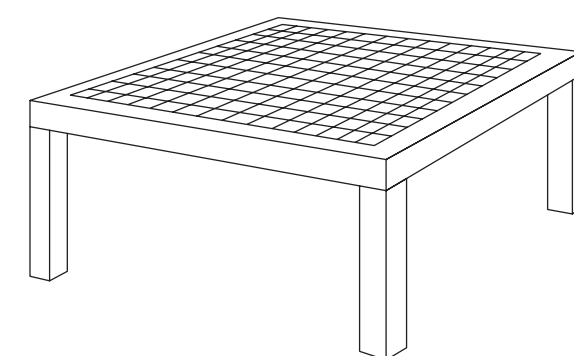

POSITIVITY

TO WEAR LESS...FEEL MORE...

DIMENSIONS (CM)

W100 L100 H45

FINISHINGS

MATTE NATURAL

SPECIES

MERANTI

COLOR

DARK RED

32,800.-