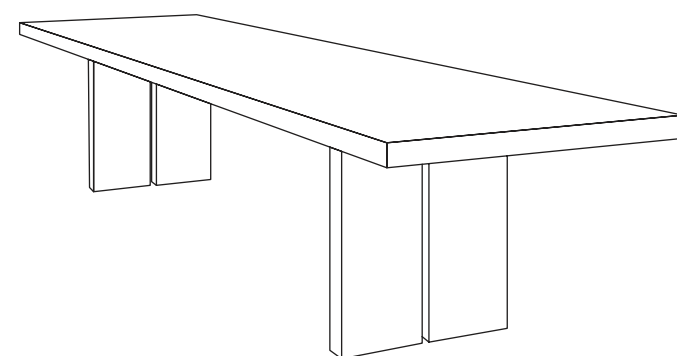

COLOR

DARK RED

32,800.-

CONCRETE

SOMETHING THAT LIVES WITH YOU
THROUGH **THICK AND THIN**

- ANY **SIZE** THAT FITS YOU
- ANY **SPECIES** THAT SPEAKS YOU

JOINT PLANKS
START AT 75,000.-

SINGLE SLABS
START AT 120,000.-