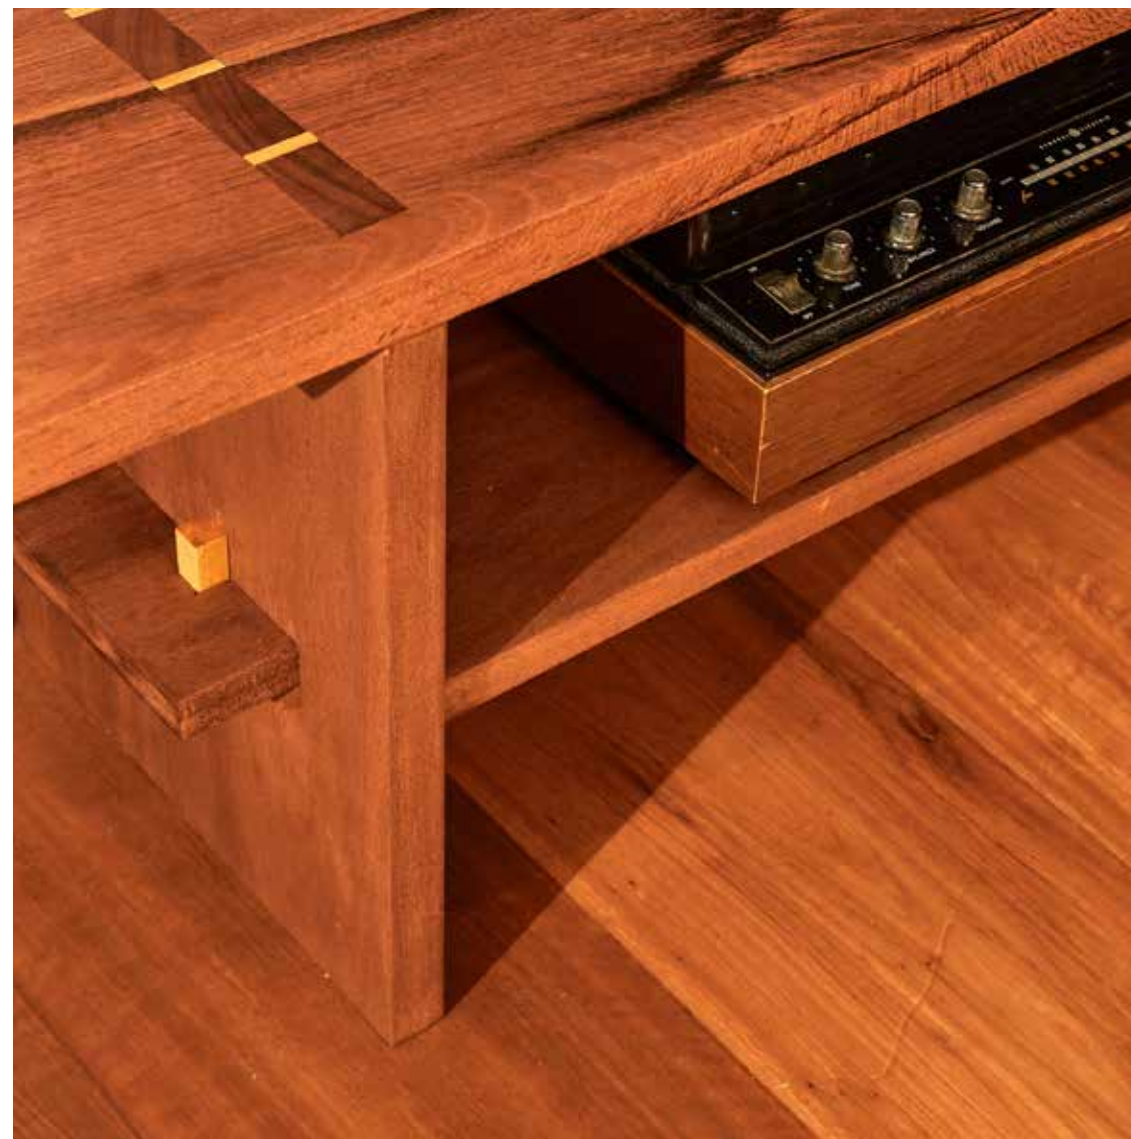

TIGHT XL

NEW COLOR AND NEW PROPORTION
STAND STRONG ENOUGH TO HOLD YOUR TV AND MEDIA SET

DIMENSIONS (CM)

W150 D47 H46

FINISHINGS

TEAK OIL

SPECIES

MERANTI

COLOR

DARK RED

25,800.-