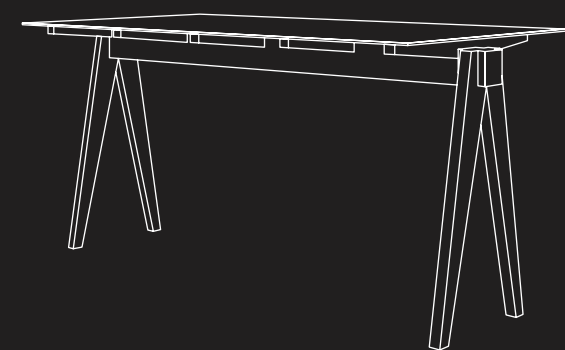

BACKBONE

YOU'VE GOT TO HAVE THE BACKBONE

'Backbone' symbolizes strengths, firmness, purpose, and determination. Now it joins the BLACK series expressing Mystery...Power...Sophistication those are what black stands for.

DIMENSIONS (CM)

H70 W150 L46 (S)
H70 W150 L75 (L)

FINISHINGS

MATTE NATURAL

SPECIES

LIGHT MERANTI
DARK RED MERANTI
BALAU

COLOR

LIGHT
DARK

(S) 24,800.-
(L) 25,800.-