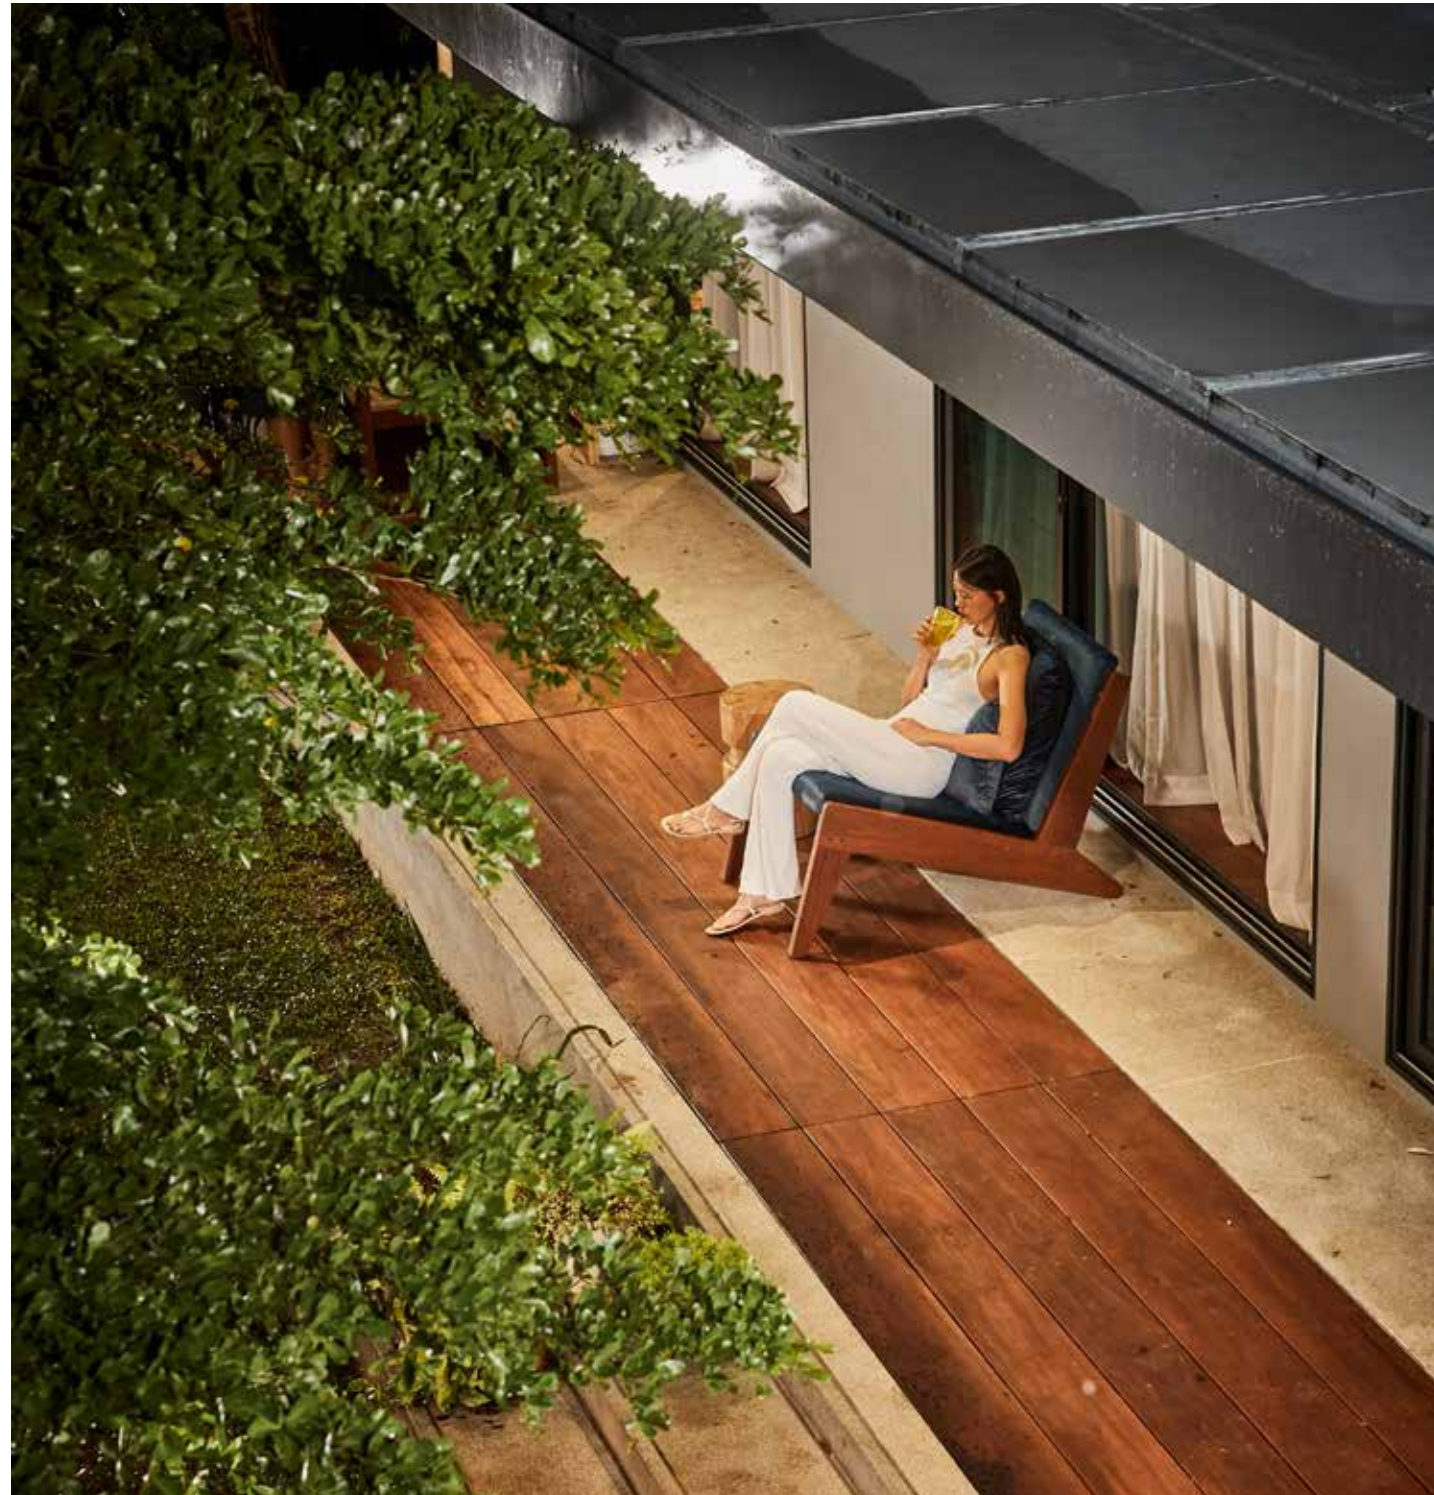

MOONKISSED

THE IDLENESS ON THAT FULL MOON NIGHT
ON HER TERRACE.

DIMENSIONS (CM)

W68 L114 H77

FINISHINGS

MATTE NATURAL

SPECIES

MERANTI

COLOR

DARK RED

29,800.-