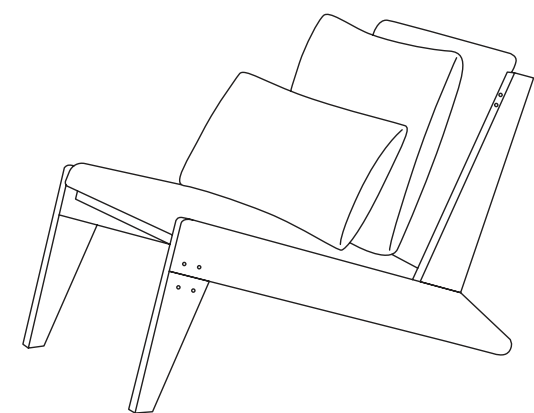

MOONKISSED

THE IDLENESS ON THAT FULL MOON NIGHT
ON HER TERRACE.

DIMENSIONS (CM)

W68 L114 H77

FINISHINGS

MATTE NATURAL

SPECIES

MERANTI

COLOR

DARK RED

29,800.-