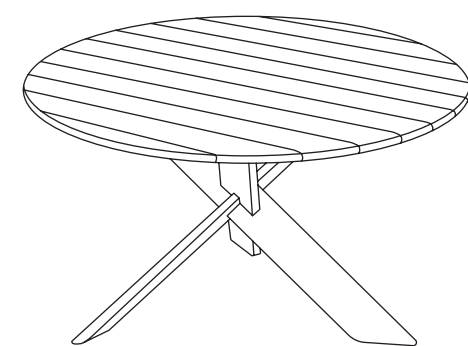

SUNRISE

RISE ALONGSIDE THE SUN

DIMENSIONS (CM)

W136 H75

FINISHINGS

MATTE NATURAL

SPECIES

BALAU

COLOR

YELLOWISH BROWN

55,800.-