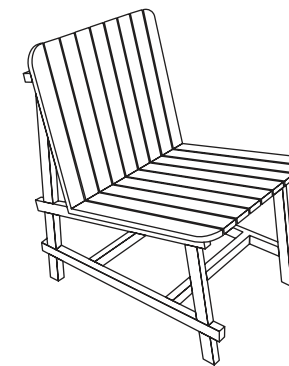

SURROUND

KEEPING THE GET TOGETHER CASUAL

Perfect weather days signal it's time to take entertainment outdoors. Keeping the get-together casual; sipping, snacking and enjoying every bit outdoor. When friends come to visit, the party starts with cans of beer. After dark, more cans have been spilled, and the entourage moves to the fire pit. The chairs always pivot towards favorite familiar faces.