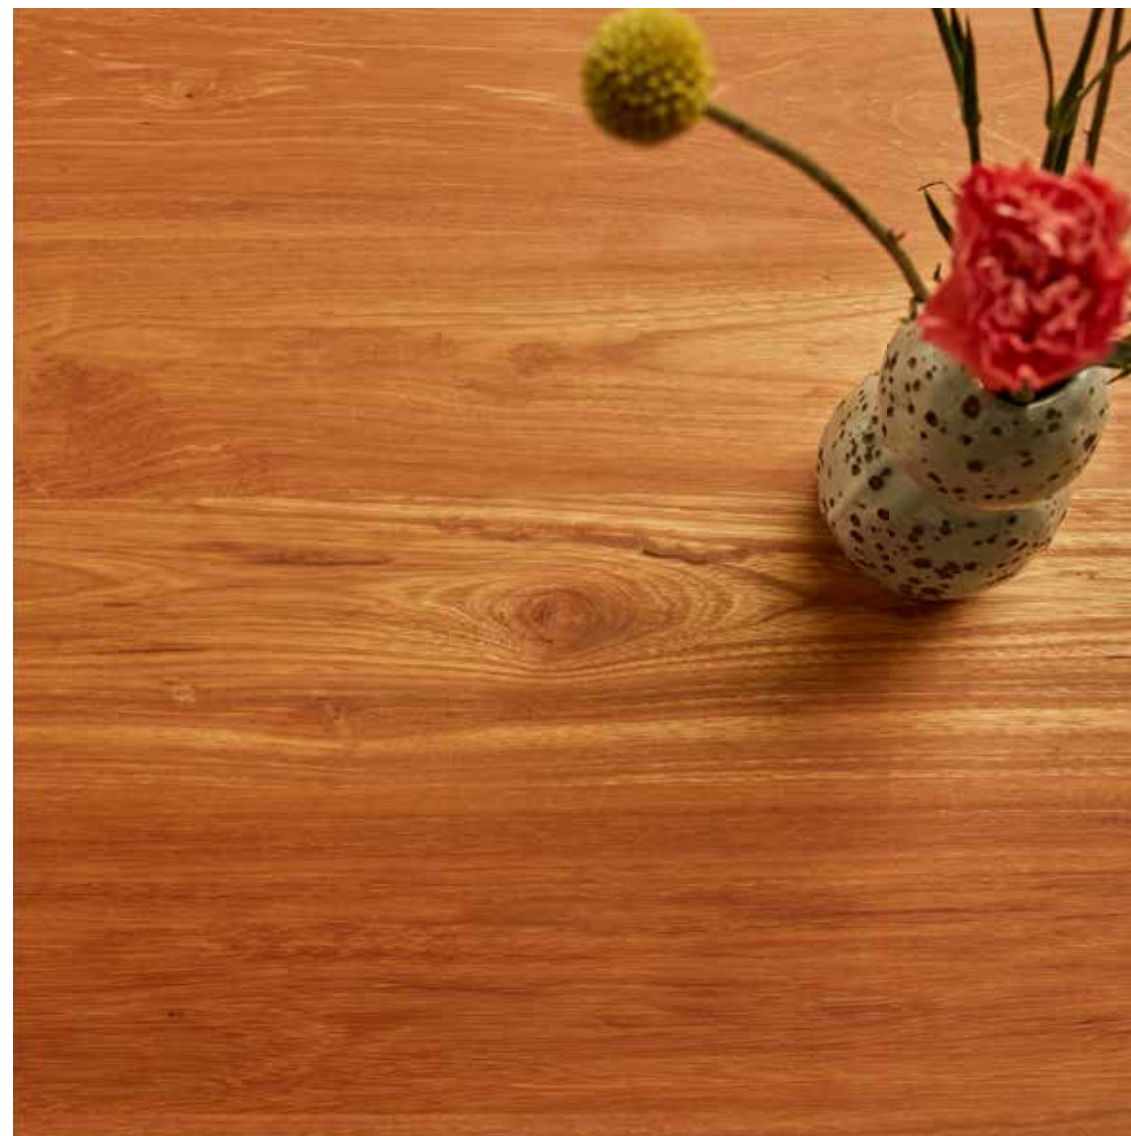

BALAU

COLOR

YELLOWISH BROWN

55,800.-

SUNSET

SLOW DUSK GATHERING

DIMENSIONS (CM)

W136 H75