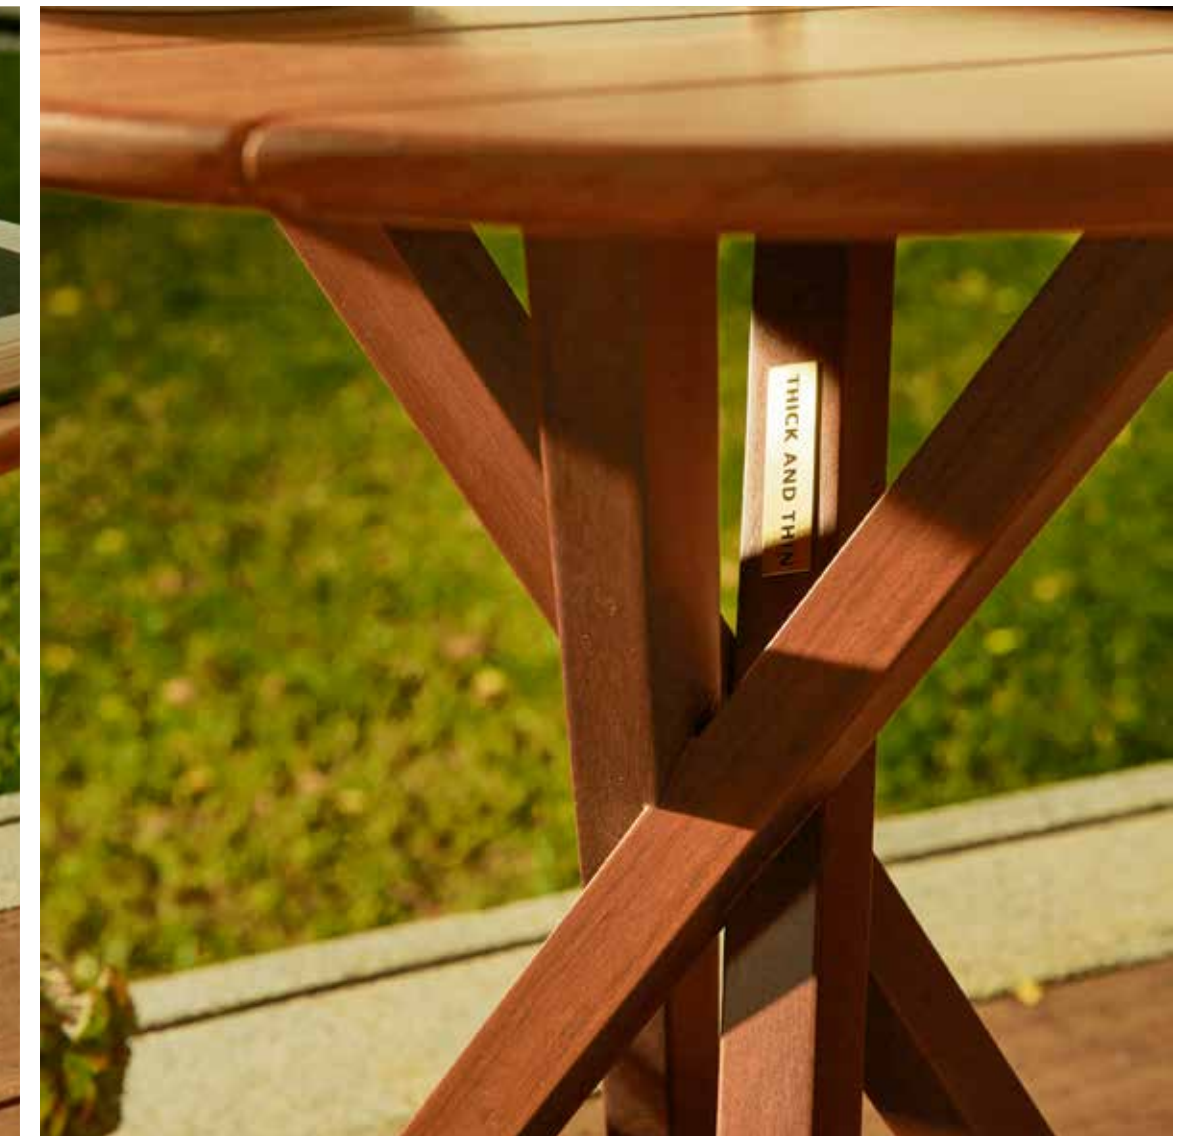

SIDEXSIDE

TO COMPLEMENT YOUR OUTDOOR
EXPERIENCE WITH JOY

DIMENSIONS (CM)	FINISHINGS	SPECIES	COLOR	
W55 H50	MATTE NATURAL	MERANTI	LIGHT RED	9,800.-