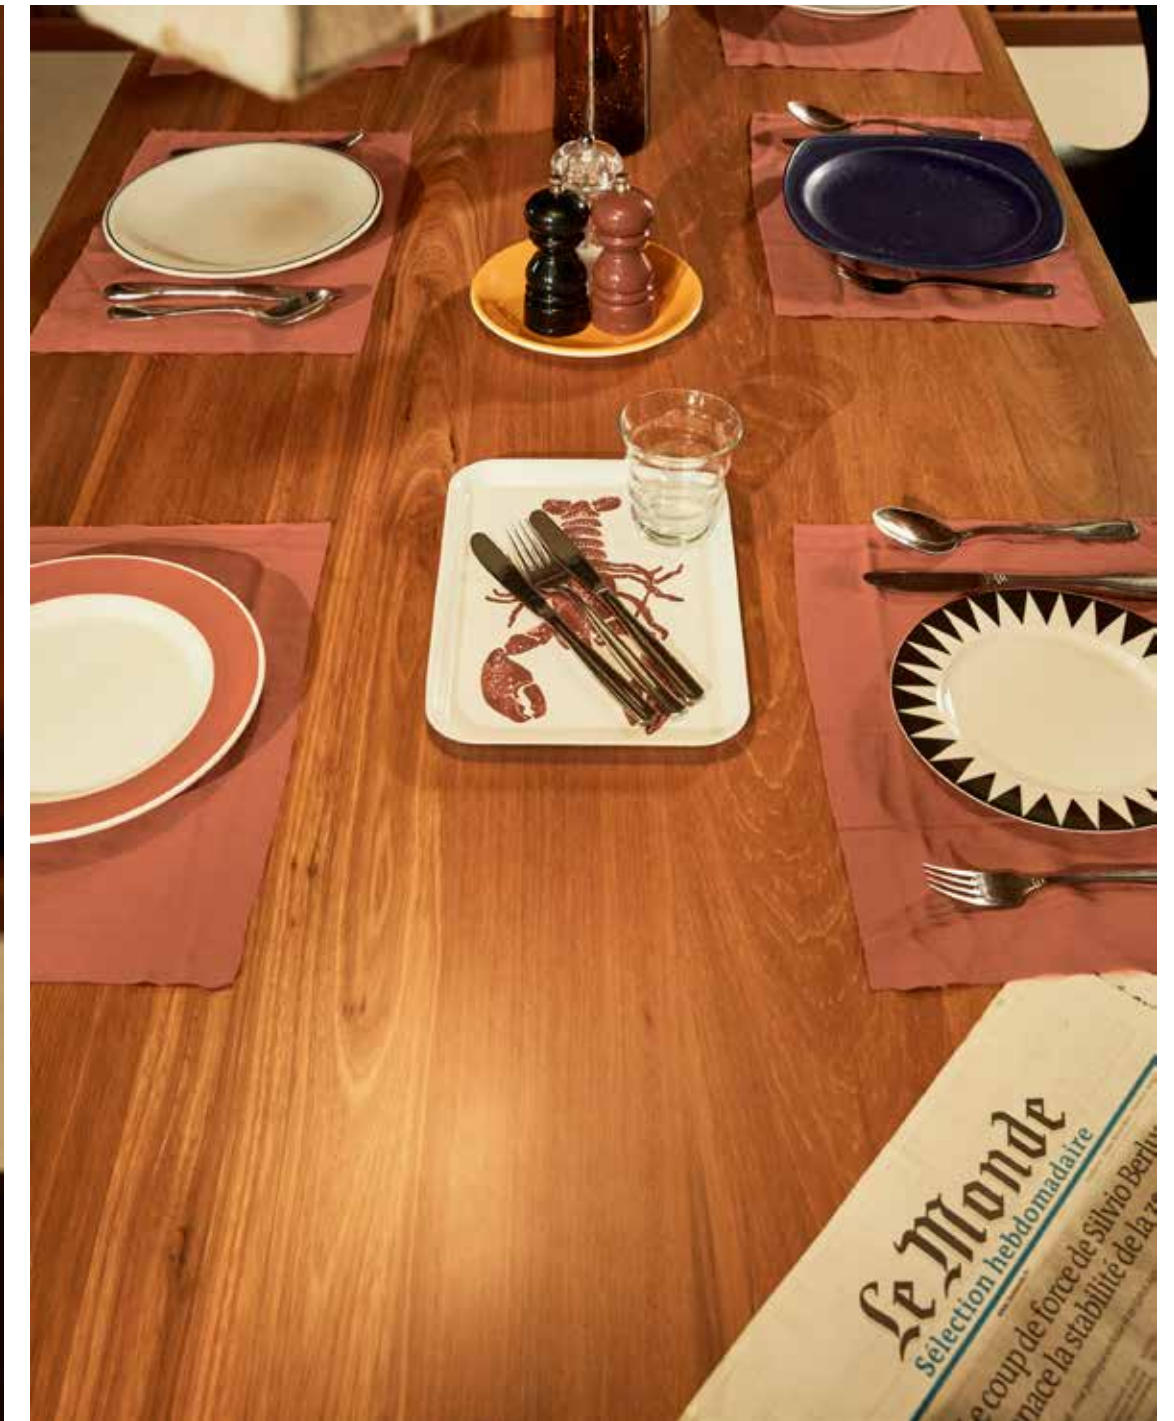

7/8IN

DIMENSIONS (CM)

W95 L200 H76

FINISHINGS

MATTE NATURAL

SPECIES

MERANTI

COLOR

DARK RED

35,000.-