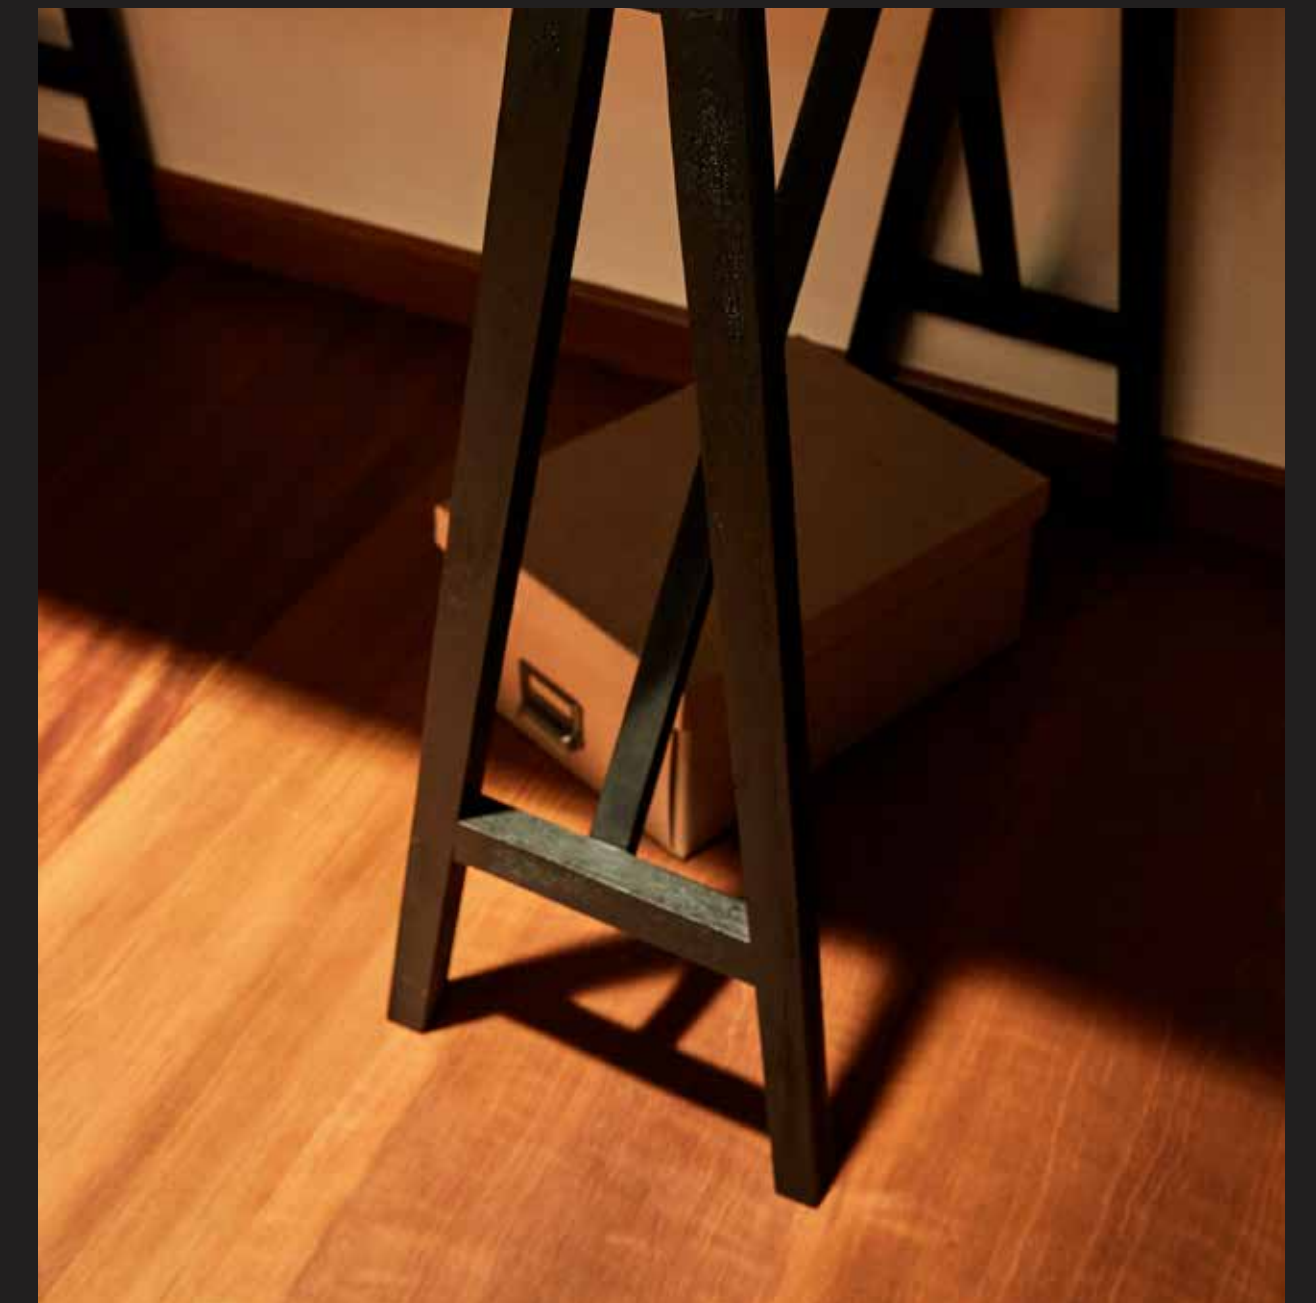

AA DESK

THE GRAPHICAL REPRESENTATION OF LETTER A AND ITS CROSSBAR BELOW ITS MIDPOINT GIVES A SENSE OF BALANCE AND STABILITY.

The graphical representation of letter A and its crossbar below its midpoint gives a sense of balance and stability. Letter A does resemble a man standing balanced on both feet in a confident form expressing its symbol of "Affirmation" and "Accomplishment" in all things. A-shaped made thinner legs possible to hold the weight of solid-wood tabletops steadily.

DIMENSIONS (CM)

H80 W70 L150

FINISHINGS

MATTE NATURAL

SPECIES

HARDWOOD

COLOR

BLACK

30,000.-